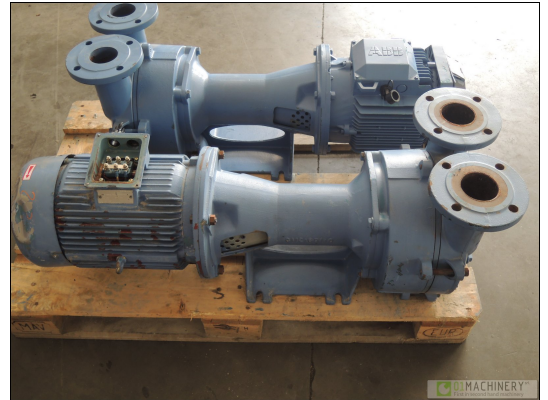

Data Sheet

Code: Es 5402 RB 94

Brand: ROBUSCHI

Model: RMV 16/S

Year: 1994

Description:

Water pump Robuschi

power 7,5kw 230/400V IP55