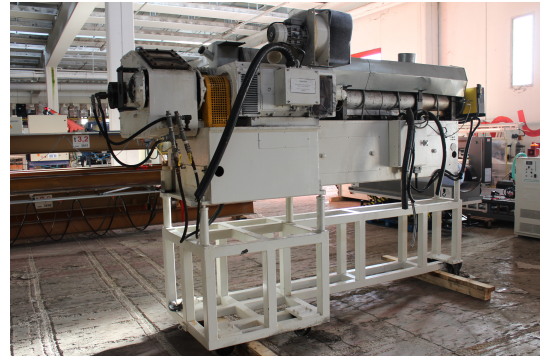

Data Sheet

Code: Es 8249 00

Brand: BATTENFELD GLOENCO

Model: Estrusore 90

Year: 2000

Description:

TWIN HELIX EXTRUDER BATTENFELD GLOENCO

Screw Diameter 90 mm

L/D 30

Automatic Sreen Changer NORDSON EH-35

Produced Material PP & PE

All the mentioned technical data are merely intended to describe the item, they are subject to change without any notice and refer to the standard conditions of a new good. A used good might not have the same figures as the new one.