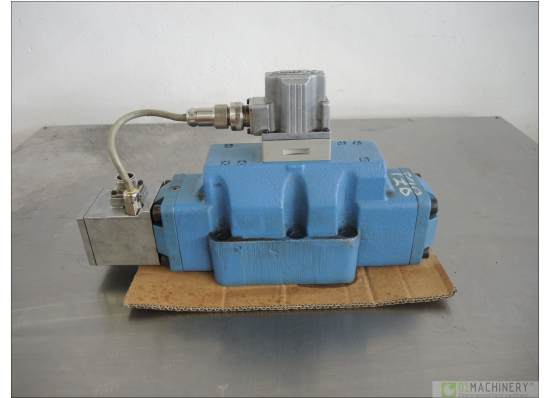

## Data Sheet

**Code:** Ac 9449 07

**Brand:** MOOG

**Model:** D664-4706 + D061-8311

**Year:** 2007

**Description:**

*MOOG proportional valve*

*D664-4706 L05HPBR6NSF2A*

*D061-8311 J15HOBA4HB1*

*used from disassembly*

*All the mentioned technical data are merely intended to describe the item, they are subject to change without any notice and refer to the standard conditions of a new good. A used good might not have the same figures as the new one.*