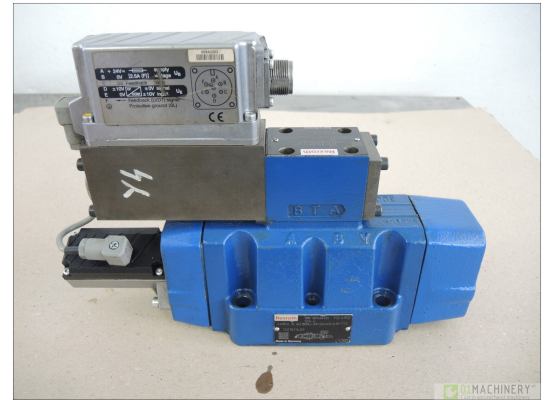

Data Sheet

Code: Ac 9549 00

Brand: Rexroth

Model: 0811404607 + 0811404324

Year: 2000

Description:

Rexroth servo valve assembly

0811404607 4WRPEH 6 C3 B04L - 2X/G24K0/A1M-816

0811404324 4WRLE 16 WZ180SJ - 3X/G24K0/ A1M-772

for disassembly

All the mentioned technical data are merely intended to describe the item, they are subject to change without any notice and refer to the standard conditions of a new good. A used good might not have the same figures as the new one.