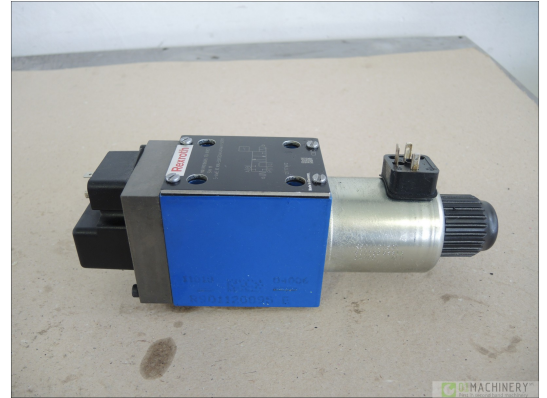

## Data Sheet

**Code:** Ac 9551 00

**Brand:** Rexroth

**Model:** R901106065

**Year:** 2000

**Description:**

*Directional control valve*

*Rexroth R901106065*

*5-4WE 10 X84-33/CG24K4YAW/V S0909*

*from disassembly*

*All the mentioned technical data are merely intended to describe the item, they are subject to change without any notice and refer to the standard conditions of a new good. A used good might not have the same figures as the new one.*