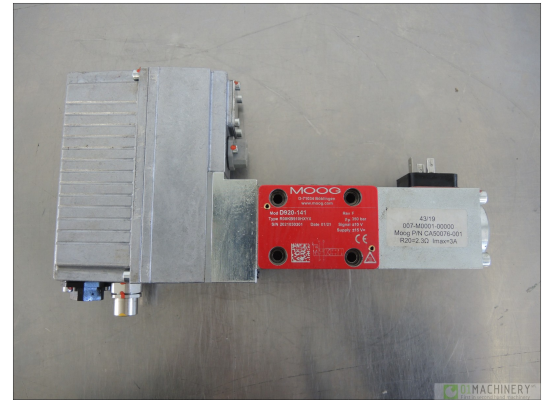

Data Sheet

Code: Ac 9557 21

Brand: MOOG

Model: D920-141

Year: 2021

Description:

Moog servo valve

D920-141 R08KB910HXYX

from disassembly

All the mentioned technical data are merely intended to describe the item, they are subject to change without any notice and refer to the standard conditions of a new good. A used good might not have the same figures as the new one.