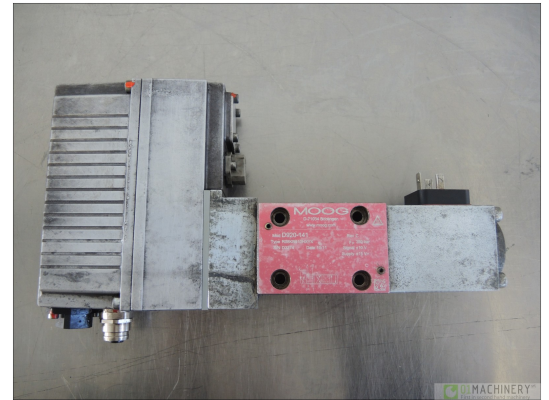

Data Sheet

Code: Ac 9560 11

Brand: MOOG

Model: D920-141

Year: 2011

Description:

Moog servo valve

D920-141 R08KB910HXYX

from disassembly

All the mentioned technical data are merely intended to describe the item, they are subject to change without any notice and refer to the standard conditions of a new good. A used good might not have the same figures as the new one.