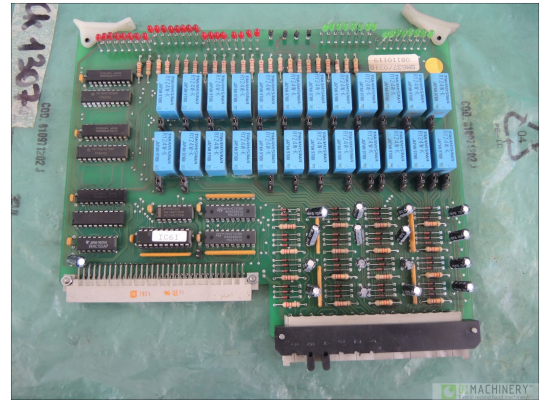

Data Sheet

Code: Ac 9699 94

Brand: Selec

Model: C 00403270

Year: 1994

Description:

Sandretto robot interface board

Selec C 00403270

from spare parts warehouse

no disassembly

All the mentioned technical data are merely intended to describe the item, they are subject to change without any notice and refer to the standard conditions of a new good. A used good might not have the same figures as the new one.